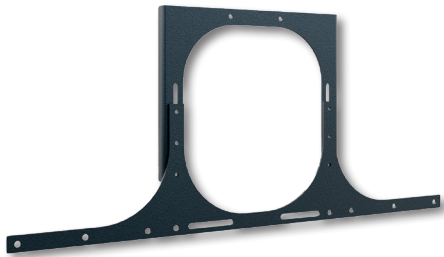

CON-Line[®] Big W Lift Cisco Webex Board Pro 75" **Item no.: 2787** Media column, floor-wall mounting, electrically height adjustable

- Media column for floor-wall-mounting with an integrated lift
- Hole pattern display specific optimised for Cisco Webex Board Pro 75"
- Screen mounting in landscape orientation
- Electro-motorised height adjustment with 500 mm stroke
- Collision protection - lift stops if there is resistance
- Push button control with 4 memory slots for individual presets
- Ventilation grilles in the corpus
- Easy assembly thanks to removable AV mounting panel (2 pcs)
- AV accessories are protected from unauthorised access inside the corpus
- Frontcover with sliding door incl. soft-close
- Retractable security lock on the side of the corpus
- Space saving floor-wall mounting
- Levelling feet for level compensation
- Colour: white

Retractable security lock

Easy assembly thanks to AV mounting panel (2 pcs)

Accessories are protected inside the corpus

Accessories CON-Line®

Optional accessories for CON-Line and CON-Line Big

Item no.:	Item name	Function & suitability	Illustration	Colour
2935	CON-Line® Dongle Tray	Dongle tray, suitable for all versions of the CON-Line® and CON-Line® Big media columns	1	schwarz
2932	CON-Line® AV Shelf	AV Shelf, suitable for all versions of the CON-Line® and CON-Line® Big media columns	2	
2933	CON-Line® Laptopholder	Laptopholder, suitable for all versions of the CON-Line® and CON-Line® Big media columns	3	
2882	CON-Line® Tableholder	Tableholder, universal, suitable for all versions of the CON-Line® and CON-Line® Big media columns	4	

Accessories CON-Line®

Optional accessories for CON-Line and CON-Line Big

Item no.: 2286

Item no.: 2918

Item no.: 2931

Item no.: 2278

Item no.: 2919

Item no.: 2282