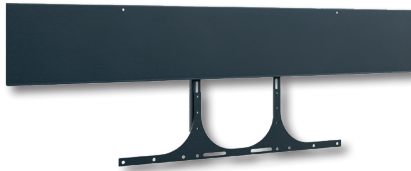

CON-Line[®] Big W Lift Cisco Webex Board Pro 75" **Item no.: 2787** Media column, floor-wall mounting, electrically height adjustable

- Media column for floor-wall-mounting with an integrated lift
- Hole pattern display specific optimised for Cisco Webex Board Pro 75"
- Screen mounting in landscape orientation
- Electro-motorised height adjustment with 500 mm stroke
- Collision protection - lift stops if there is resistance
- Push button control with 4 memory slots for individual presets
- Ventilation grilles in the corpus
- Easy assembly thanks to removable AV mounting panel (2 pcs)
- AV accessories are protected from unauthorised access inside the corpus
- Frontcover with sliding door incl. soft-close
- Retractable security lock on the side of the corpus
- Space saving floor-wall mounting
- Levelling feet for level compensation
- Colour: white

Retractable security lock

Easy assembly thanks to AV mounting panel (2 pcs)

Accessories are protected inside the corpus

Accessories CON-Line®

Optional accessories for CON-Line and CON-Line Big

Item no.:	Item name	Function & suitability	Illustration	Colour
2935	CON-Line® Dongle Tray	Dongle tray, suitable for all versions of the CON-Line® and CON-Line® Big media columns	1	schwarz
2932	CON-Line® AV Shelf	AV Shelf, suitable for all versions of the CON-Line® and CON-Line® Big media columns	2	
2933	CON-Line® Laptopholder	Laptopholder, suitable for all versions of the CON-Line® and CON-Line® Big media columns	3	
2882	CON-Line® Tableholder	Tableholder, universal, suitable for all versions of the CON-Line® and CON-Line® Big media columns	4	

Accessories CON-Line®

Optional accessories for CON-Line and CON-Line Big

Item no.: 2286

Item no.: 2918

Item no.: 2931

Item no.: 2278

Item no.: 2919

Item no.: 2282