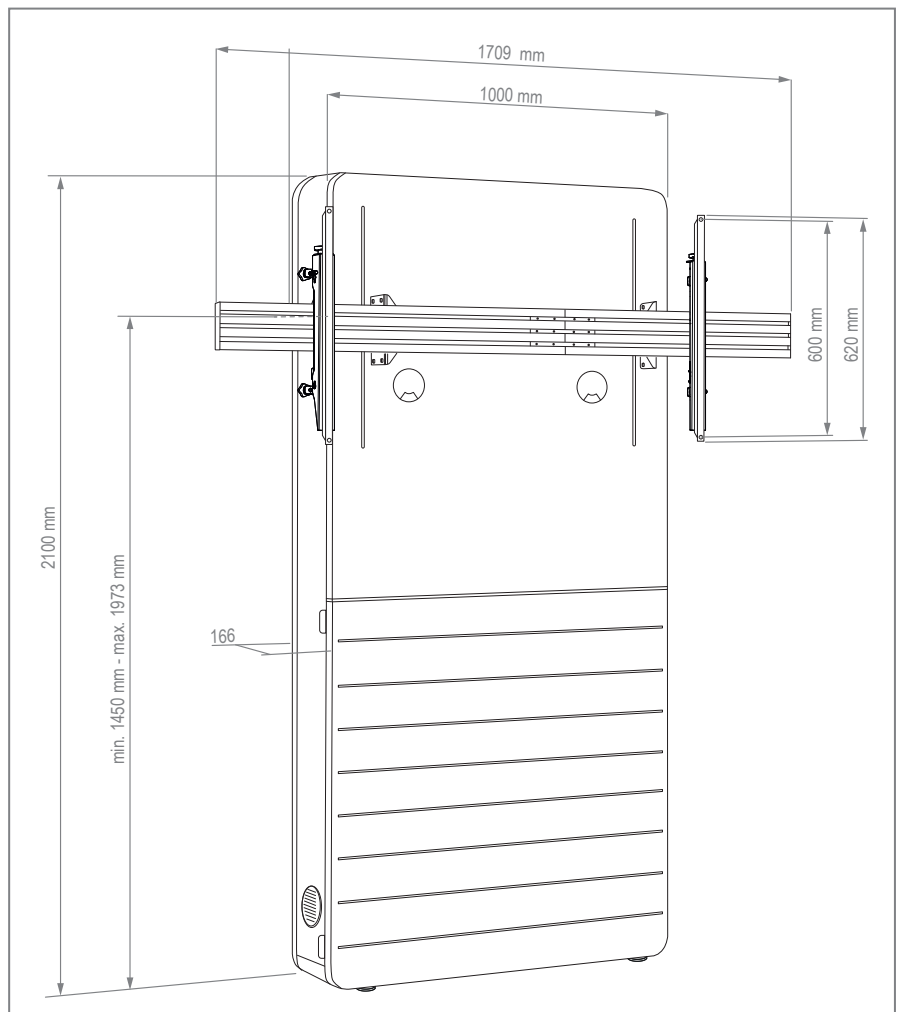

CON-Line[®] Big W Lift Cisco Webex Board Pro 75" Item no.: 2787 **Media column, floor-wall mounting, electrically height adjustable**

The CON-Line[®] Big W Lift Cisco Webex Board Pro 75" is a display specific optimised media column for floor-wall mounting with an integrated lift. Due to its compact design, it can be placed almost anywhere.

CON-Line[®] Big W Lift Cisco Webex Board Pro 75" **Item no.: 2787** Media column, floor-wall mounting, electrically height adjustable

- Media column for floor-wall-mounting with an integrated lift
- Hole pattern display specific optimised for Cisco Webex Board Pro 75"
- Screen mounting in landscape orientation
- Electro-motorised height adjustment with 500 mm stroke
- Collision protection - lift stops if there is resistance
- Push button control with 4 memory slots for individual presets
- Ventilation grilles in the corpus
- Easy assembly thanks to removable AV mounting panel (2 pcs)
- AV accessories are protected from unauthorised access inside the corpus
- Frontcover with sliding door incl. soft-close
- Retractable security lock on the side of the corpus
- Space saving floor-wall mounting
- Levelling feet for level compensation
- Colour: white

Retractable security lock

Easy assembly thanks to AV mounting panel (2 pcs)

Accessories are protected inside the corpus

Accessories CON-Line®

Optional accessories for CON-Line and CON-Line Big

Item no.:	Item name	Function & suitability	Illustration	Colour
2935	CON-Line® Dongle Tray	Dongle tray, suitable for all versions of the CON-Line® and CON-Line® Big media columns	1	schwarz
2932	CON-Line® AV Shelf	AV Shelf, suitable for all versions of the CON-Line® and CON-Line® Big media columns	2	
2933	CON-Line® Laptopholder	Laptopholder, suitable for all versions of the CON-Line® and CON-Line® Big media columns	3	
2882	CON-Line® Tableholder	Tableholder, universal, suitable for all versions of the CON-Line® and CON-Line® Big media columns	4	