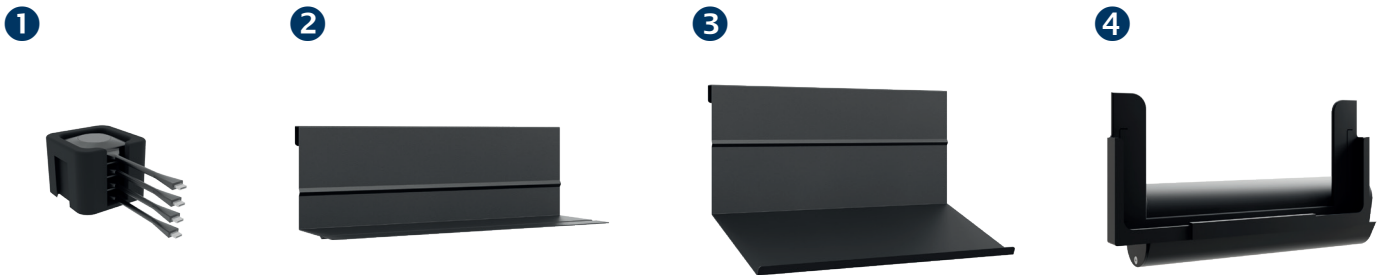

CON-Line[®] Big W Lift Cisco Webex Board Pro 75" **Item no.: 2787** Media column, floor-wall mounting, electrically height adjustable

- Media column for floor-wall-mounting with an integrated lift
- Hole pattern display specific optimised for Cisco Webex Board Pro 75"
- Screen mounting in landscape orientation
- Electro-motorised height adjustment with 500 mm stroke
- Collision protection - lift stops if there is resistance
- Push button control with 4 memory slots for individual presets
- Ventilation grilles in the corpus
- Easy assembly thanks to removable AV mounting panel (2 pcs)
- AV accessories are protected from unauthorised access inside the corpus
- Frontcover with sliding door incl. soft-close
- Retractable security lock on the side of the corpus
- Space saving floor-wall mounting
- Levelling feet for level compensation
- Colour: white

Retractable security lock

Easy assembly thanks to AV mounting panel (2 pcs)

Accessories are protected inside the corpus

Accessories CON-Line®

Optional accessories for CON-Line and CON-Line Big

Item no.:	Item name	Function & suitability	Illustration	Colour
2935	CON-Line® Dongle Tray	Dongle tray, suitable for all versions of the CON-Line® and CON-Line® Big media columns	1	schwarz
2932	CON-Line® AV Shelf	AV Shelf, suitable for all versions of the CON-Line® and CON-Line® Big media columns	2	
2933	CON-Line® Laptopholder	Laptopholder, suitable for all versions of the CON-Line® and CON-Line® Big media columns	3	
2882	CON-Line® Tableholder	Tableholder, universal, suitable for all versions of the CON-Line® and CON-Line® Big media columns	4	